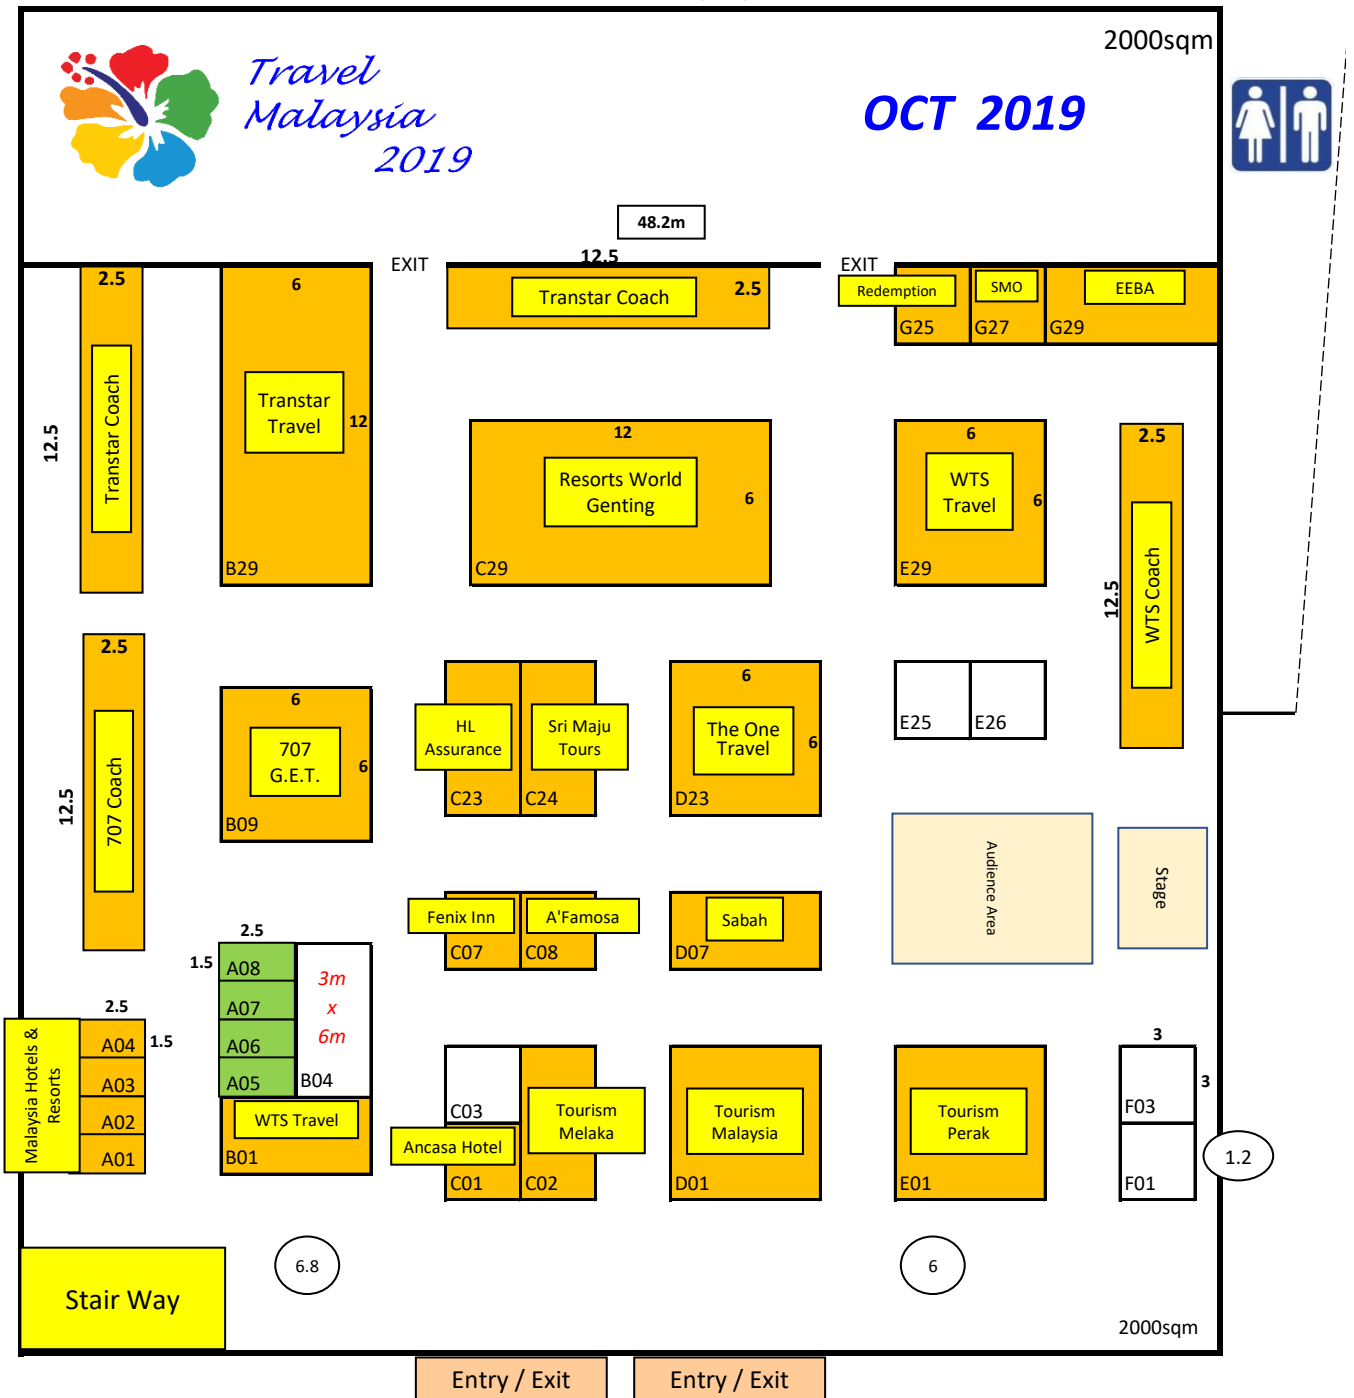

Travel Malaysia 2019 (4 ~ 6 October 2019)
Hall 5A, Singapore EXPO Convention & Exhibition Centre
Floor Plan Layout (subjected to change)
Status Correct as at 02/08/2019

LEGEND

- Raw Space & Shell Scheme Booth
- Rental Space Booths Available
- Special Shell Scheme Booth for Hotels & Resorts only
- 1.5m x 2.5m Rental Space Booths Available
- Booths Reserved
- Booths occupied