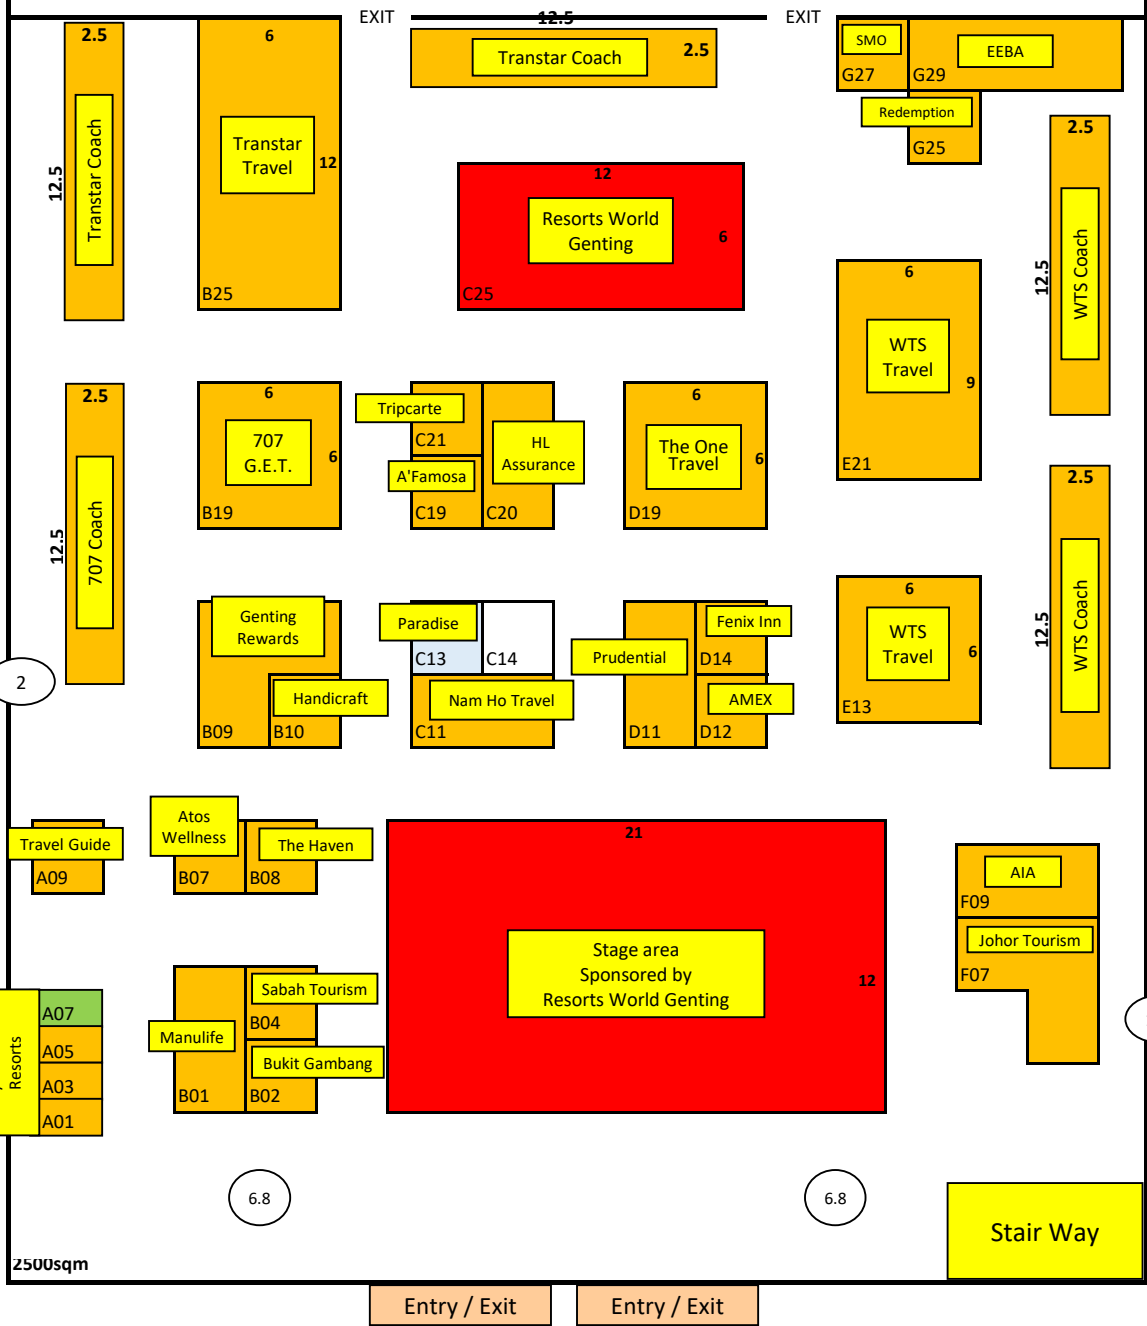

Travel Malaysia 2018 (19 - 21 October 2018)
Hall 5B, Singapore EXPO Convention & Exhibition Centre
Floor Plan Layout (subjected to change)
Status Correct as at 7/10/2018

2500sqm

OCT 2018

48.2m

LEGEND

XX Raw Space & Shell Scheme Booth
XX Rental Space Booths Available

XX Special Shell Scheme Booth for Hotels & Resorts only
XX 1.5m x 2.5m Rental Space Booths Available

XX Booths Reserved

XX Booths occupied